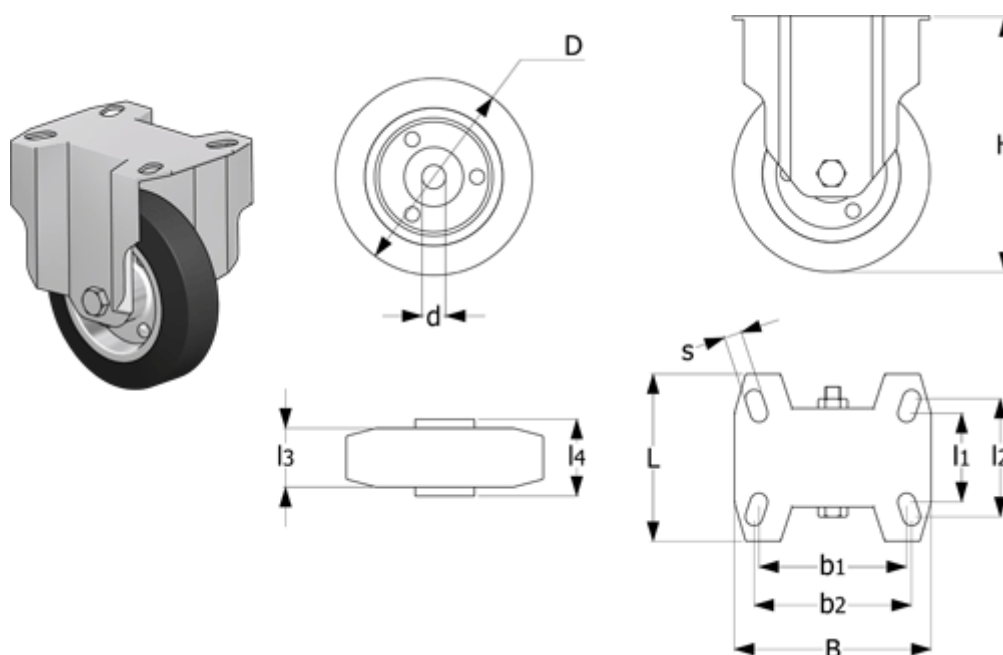

# Data Sheet

Article number: 2314450166

Description: E+G rubber wheel 450166  
RE.E3-150-PBL-N Fixed plate

## Measures

B	= 100	H	= 182
b1	= 75	L	= 85
b2	= 80	l1	= 45
Code	= 450166	l2	= 60
D	= 150	l3	= 40
d	= 15	l4	= 44
Dynamic load (N)	= 1700	Rolling resistance (N)	= 1000
g	= 1220	s	= 9

Type = RE.E3-150-PBL